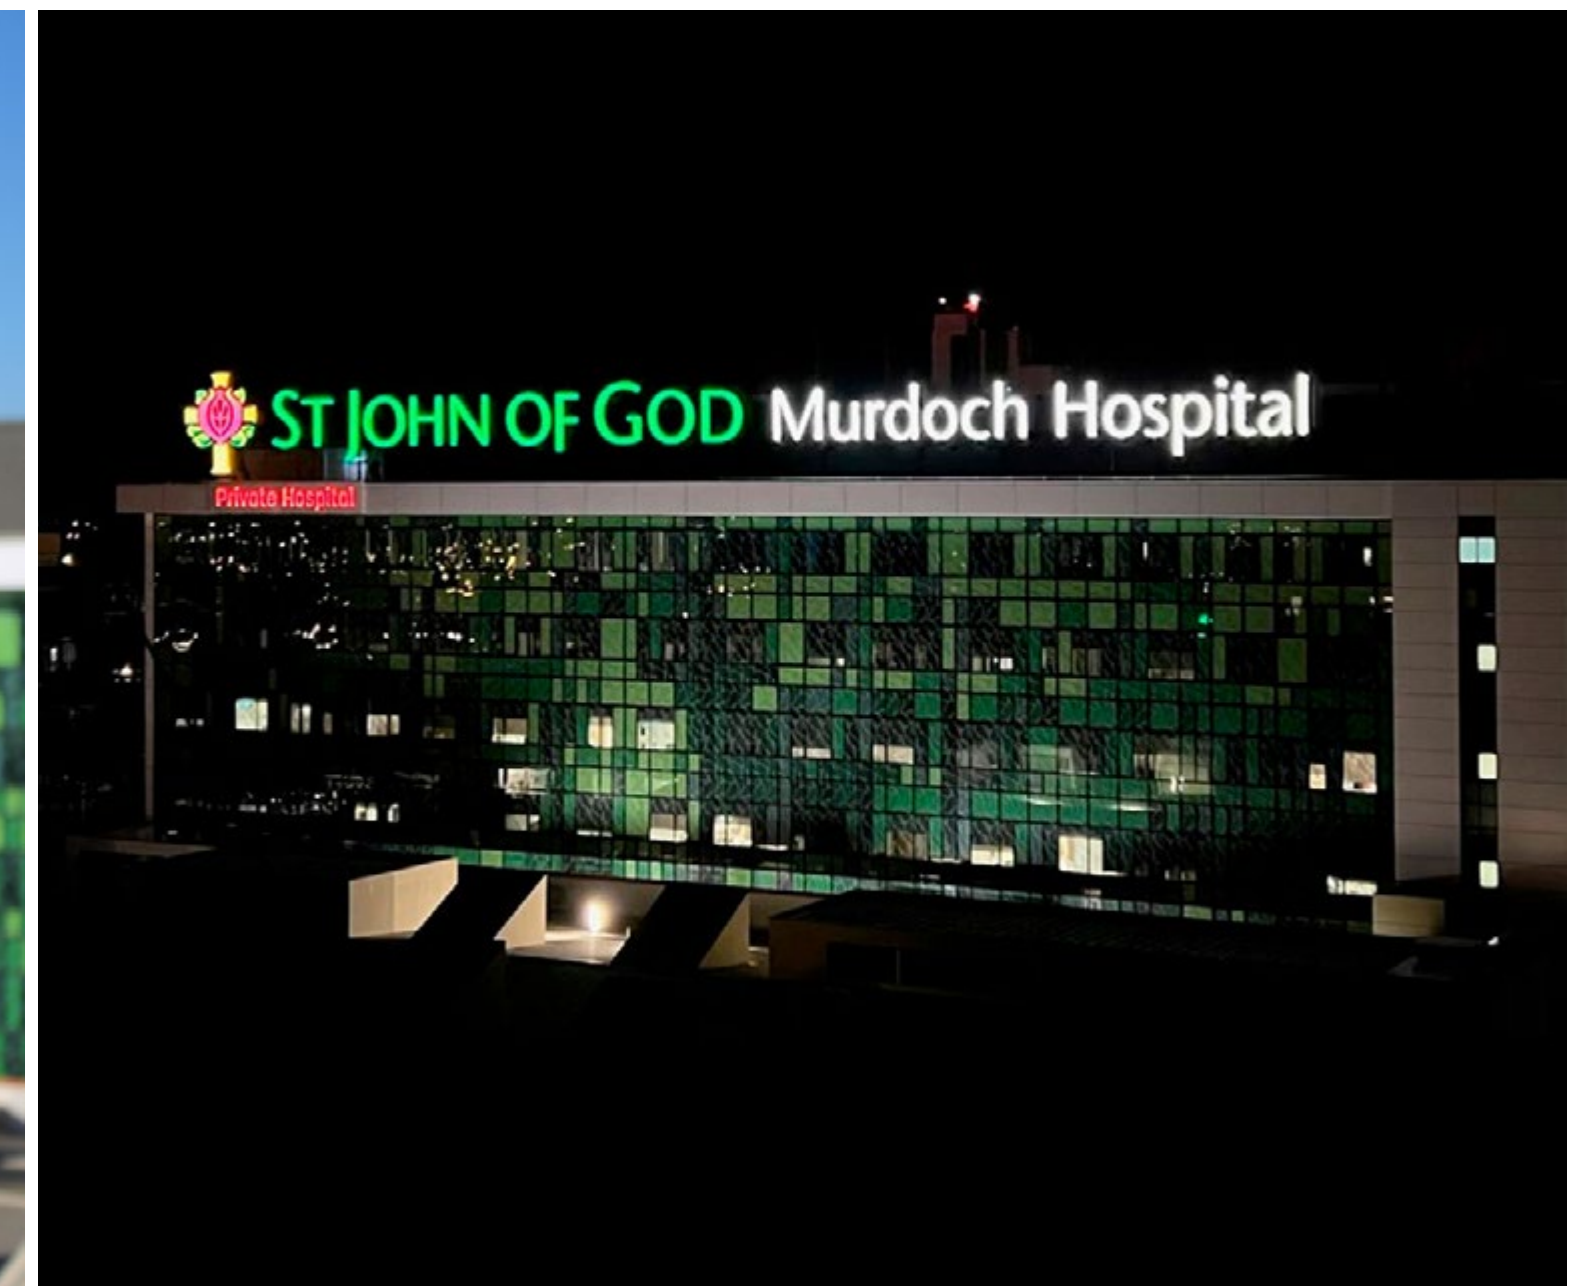

# Red Rooster

HUGE SIGNAGE PACKAGE FOR THE ICONIC RED ROOSTER REBRAND ACROSS WA

SHOPFRONT  
SIGNAGE

FULL  
INTERNAL  
GRAPHICS

WAYFINDING &  
STATUTORY

REBRAND  
ACROSS WA

MORE THAN  
65 OUTLETS

FULL SIGNAGE  
FITOUT

# SJGMH

56 METER SKY SIGN FOR ST JOHN OF GOD MURDOCH HOSPITAL WHICH IS "VISIBLE FROM THE MOON!"

LARGEST SIGN  
IN AUSTRALIA

ILLUMINATED  
LETTERING &  
LIGHTBOX

INSTALLED  
IN ONE DAY

**LETS GET IN TOUCH!**