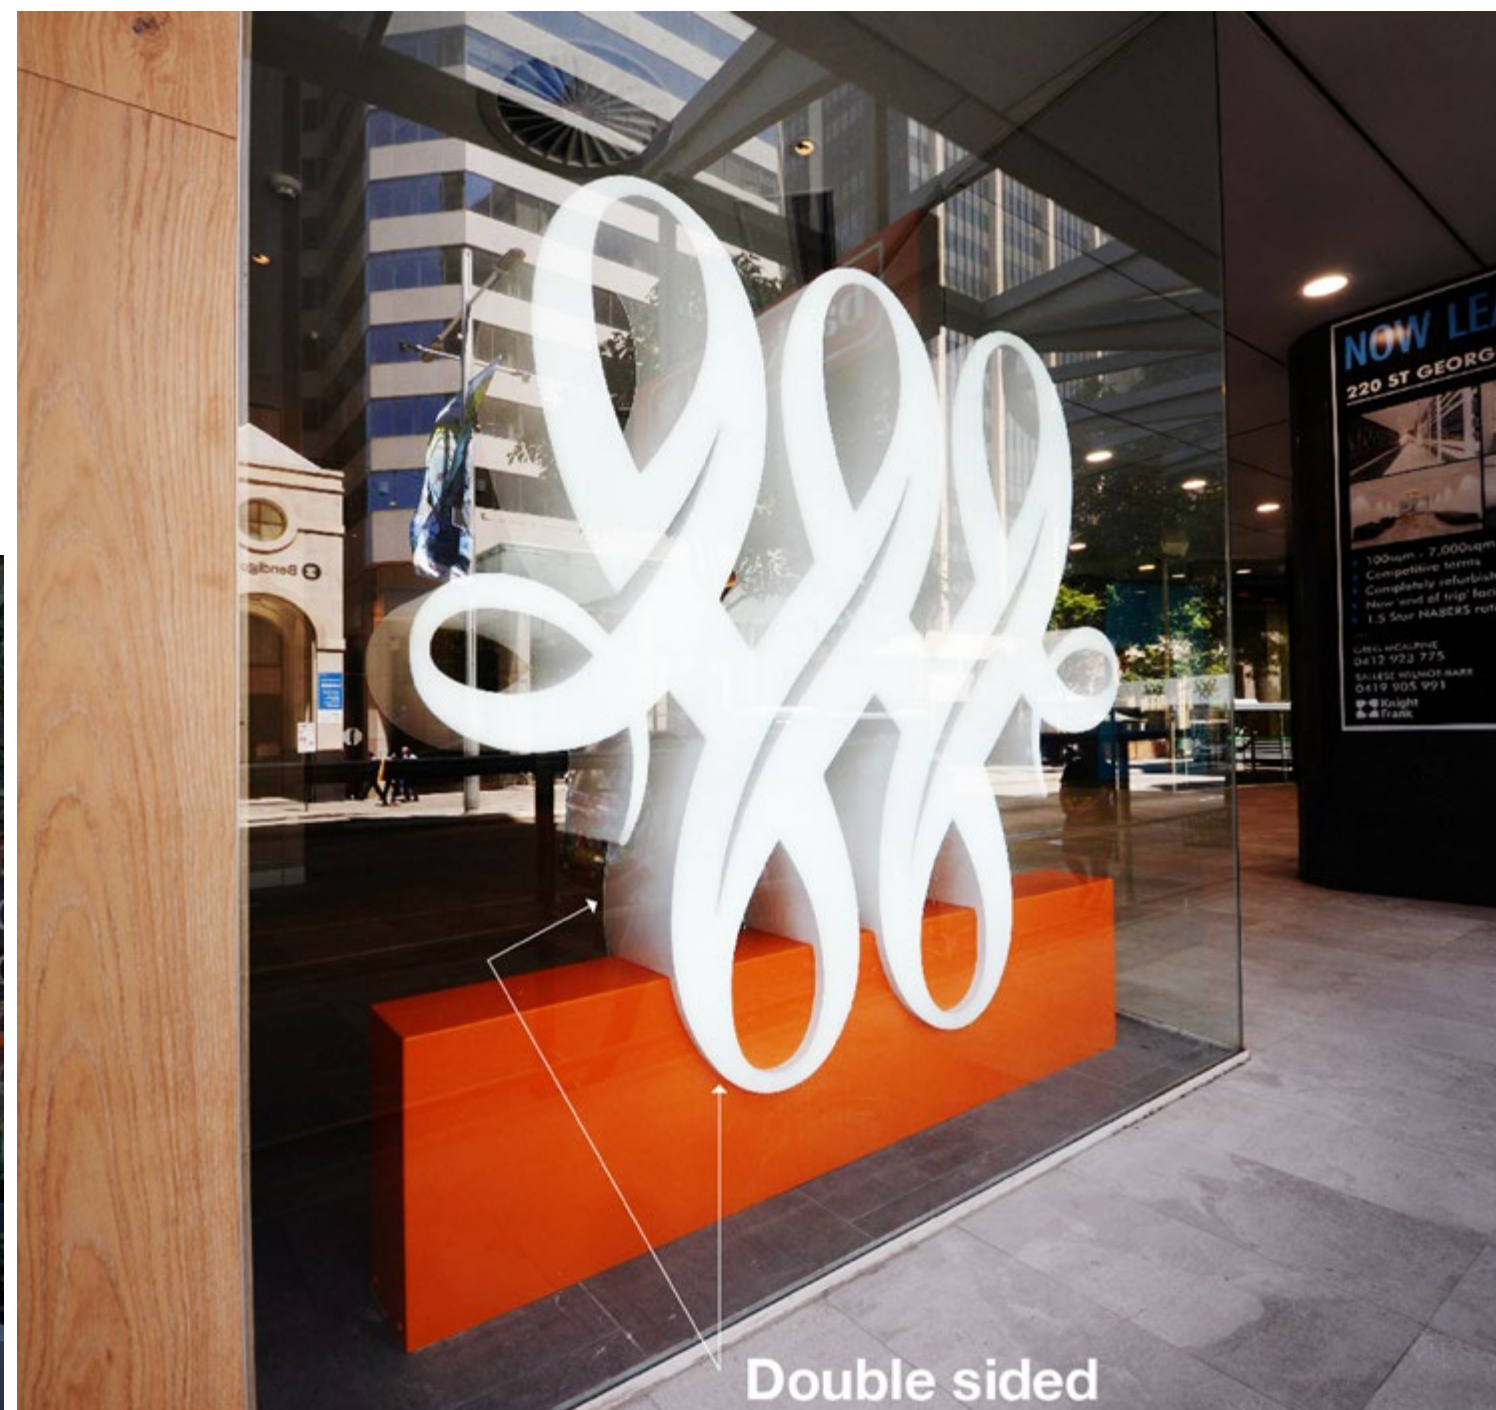

# Bankwest

THE ICONIC SIGNAGE FOR PERTH'S  
FLAGSHIP STORE IN RAINE SQUARE

**FITOUT AND  
MAINTENANCE  
WORKS**

**BRAND  
CONSISTENCY**

**NOMINATED SIGNAGE CONTRACTOR  
IN WA FOR BANKWEST**

# Louis Vuitton

INTRICATE HIGH END WINDOW GRAPHICS

INTRICATE VINYL  
APPLICATION

HIGH END  
FINISH

PREMIUM  
LOCATION